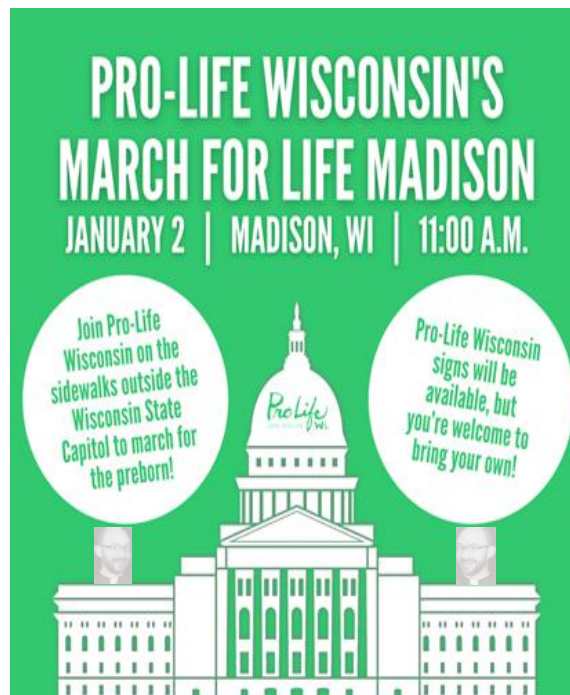

Fr. Clayton

Where's Father Clayton? Can you find him? He's hiding around here somewhere...and no it's not at the 1 pm mass or the wedding... Good luck : P

Christmas Flower Memorials

In Memory of:	By:
Beloved husband, father and grandfather Stephen Bellock Cauley & O'Donnell Families	Steve & Anna Bellock Jim & Carol Cauley
Charles & Catherine Hall, Charles Hall Jr., & Robert Hall	Elizabeth Hall
Deceased Members of the Crowley & Howley Families	Leo & Jeanette Crowley Family
Deceased Members of the Gerez & Hamus Families	Cindy Hamus
Departed Relatives & Friends	Mary Jean Cauley
Donna Fitzgerald	Eugene Fitzgerald & Family
Emily Weyers	Tom & Debbie Weyers Family
Family & Friends of Don & Pat Rogge	Don & Pat Rogge
Francis Senzig Sr., Julie Senzig, Karen Senzig, Rowena Kimball	Senzig Family
Gerhard Kolb	Tom & Debbie Weyers Family
Hall & Donovan Families	Jim & Judy Hall
Hall & Mitchell Family	Natty Kranz
James Nate	Mary Jane & Linda Nate
John Hall, Clarence & Rose Hall Family and Martin & Mary Mitchell Family	Rita Hall Family
McGowan & Doran Family	Jim & Anna McGowan
Mike, Mary, & Patty Coughlin	The Coughlin Family
Ronald Dombroski Sr. & Barbara Marusin	Rachel Dombroski
The Cauley, Mitchell, Lochner, & Elms Families	Pete & Linda Lochner
Tim Weyers	Tom & Debbie Weyers Family
For the health of Father Clayton	Mike, Darlene, & Mikey

Get Your Offertory Envelopes

As we close out the year we ask that you pick up your 2021 contribution envelopes. The envelope boxes are in alphabetical order and in the back of the church. Please save the parish the expense of mailing your envelopes. TY!!